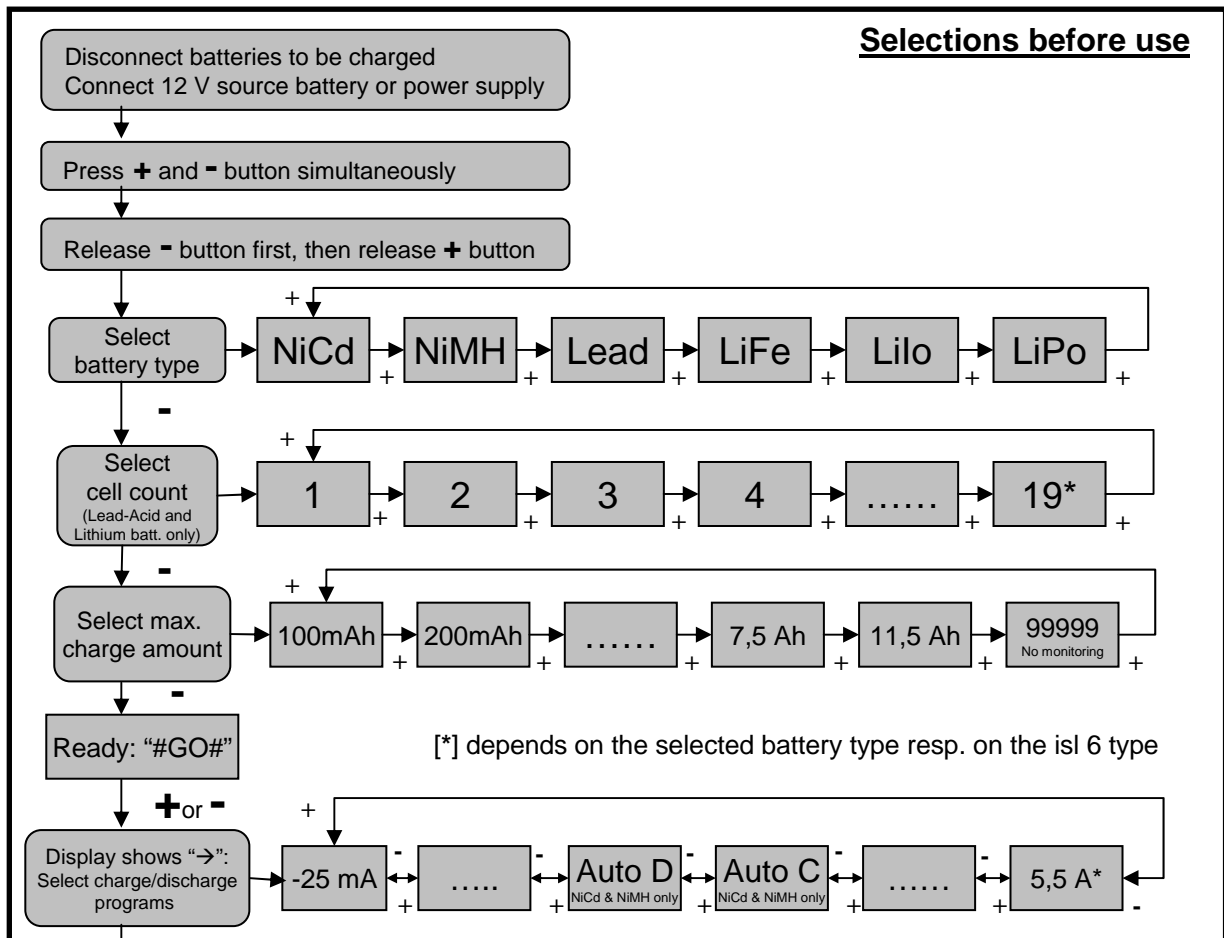

# isl 6 – battery 1 output

operating instructions (shortform) for softwareversion 8.41 up

# isl 6 – battery 2 output

operating instructions (shortform) for softwareversion 8.41 up