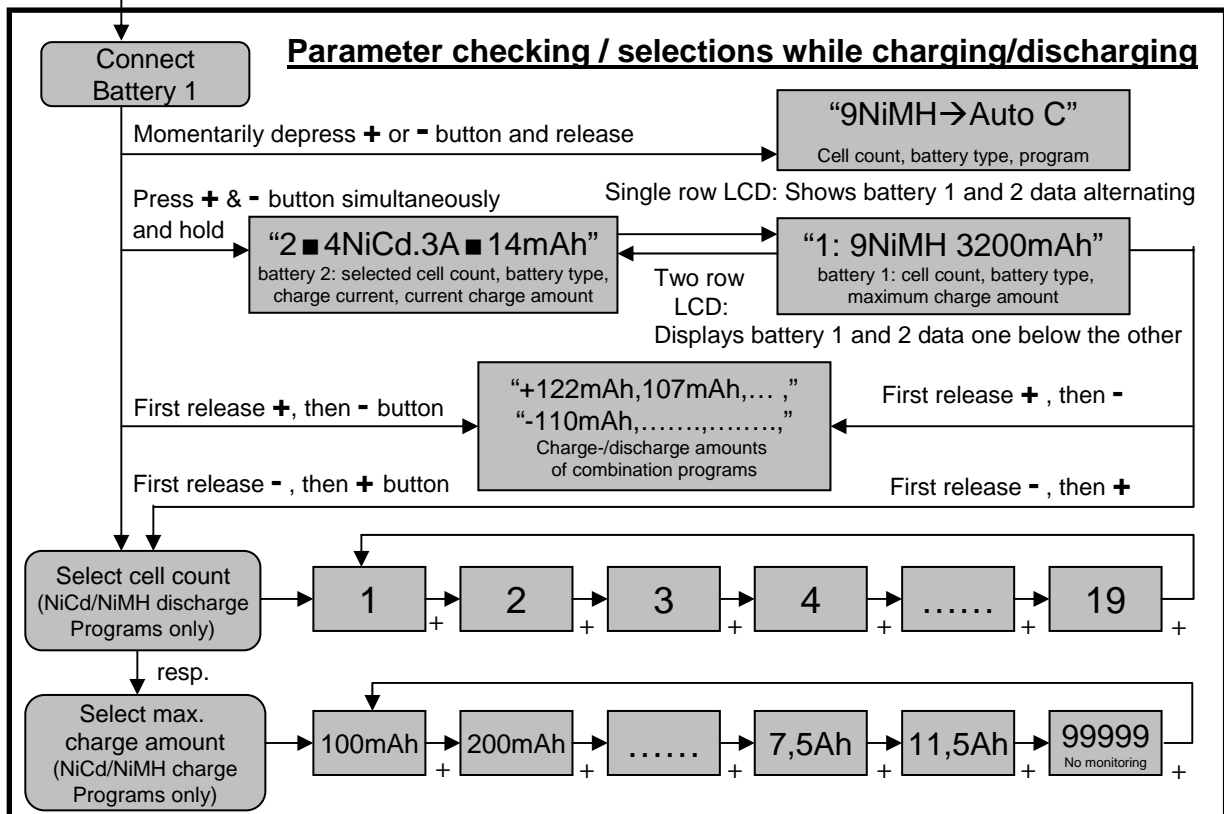

# isl 6 – battery 1 output

operating instructions (shortform) for softwareversion 8.41 up

# isl 6 – battery 2 output

operating instructions (shortform) for softwareversion 8.41 up